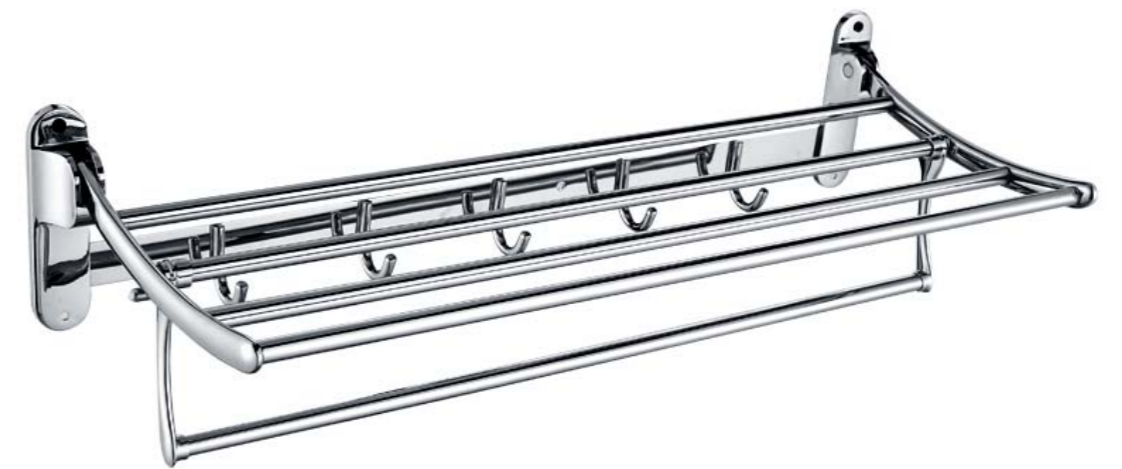

Name: Towel Ring / 毛巾环
Dimension: L201*W62.5*H42
Material: Full Brass
Regular color: ■

OS 6980CP

Name: Glass Shelf / 单层玻璃架
Dimension: L554*W137.5*H42
Material: Brass + Glass
Regular color: ■

OS 6990CP

Name: Toilet Brush Holder / 马桶刷
Dimension: L115*W123.5 *H352
Material: Brass + Stainless Steel + Glass
Regular color: ■

OS 6900CP SERIES

LOOKING FOR

Looking for the leisure mood in the modern room, time is settled at the moment.

ACCESSORIES SERIES - HOOK

OS A002CP
Name: Clothes Hook / 衣钩
Dimension: L60*W46*H49
Material: Zinc Alloy + Stainless Steel