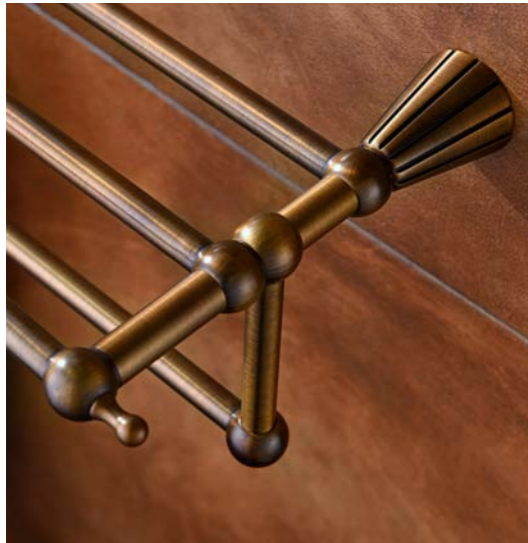

The changes of life style can be shown brightly and perfectly here; all colors can be brandished completely here too.

OS 7700AC SERIES

OS 7701AC

Name: Robe Hook / 衣钩
Dimension: L42*W71*H50
Material: Full Brass
Regular color: ■