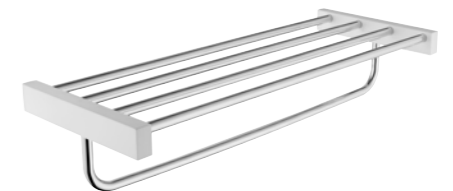

OS 6830CP

Name: Towel Rack / 浴巾架
Dimension: W574*W112*H35
Material: Brass + Stainless Steel
Regular color: ■ ■