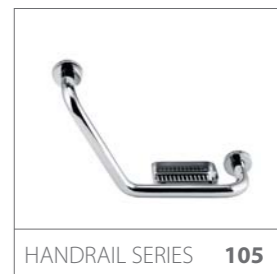

GUN GREY

GUN METAL GREY

NICKEL BRUSHED

PERSONAL TAILOR

MORE
COLOR

DIRECTORY

STAINLESS STEEL 304

SEAMLESS WELDING TECHNOLOGY