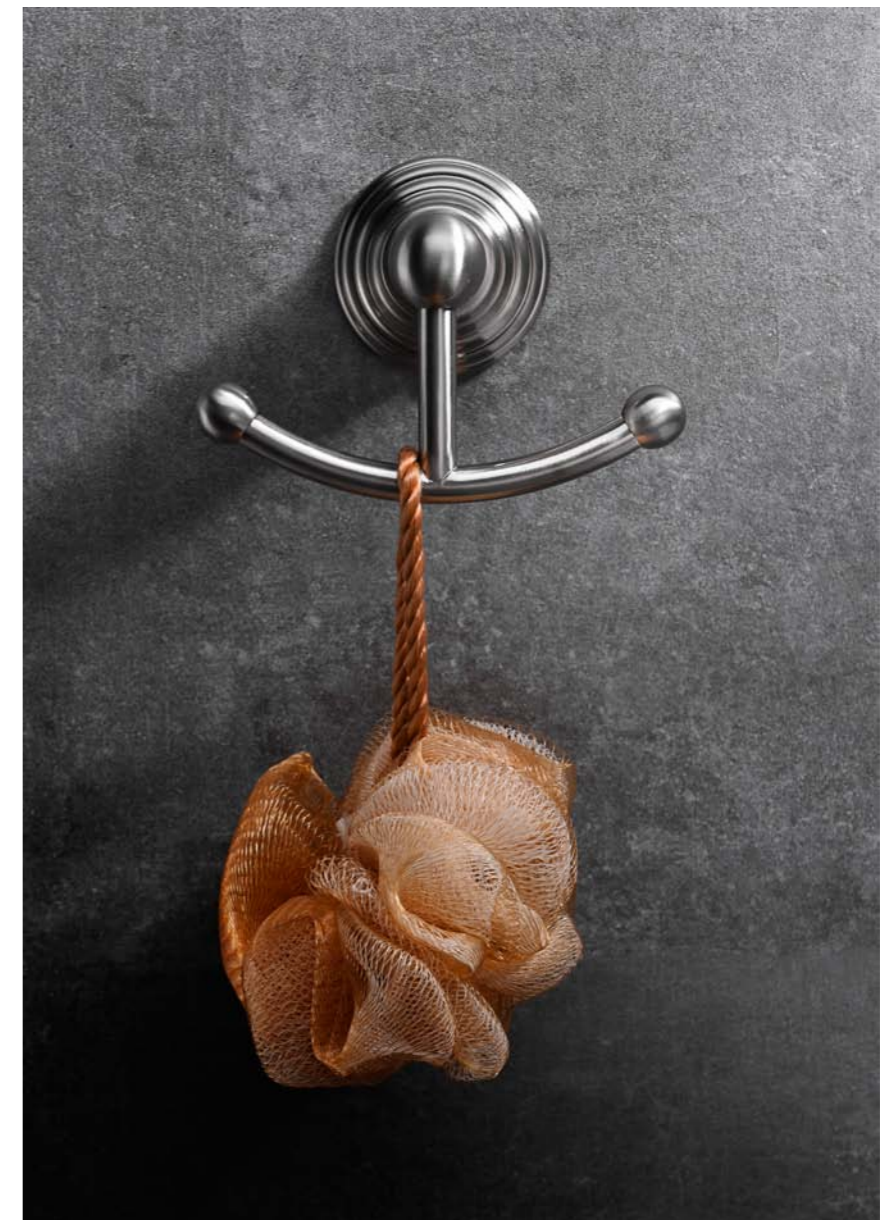

OS 2890CP

Name: Toilet Brush Holder / 马桶刷
Dimension: L115*W137*H352
Material: Brass + Stainless Steel + Glass
Regular color: ■

OS 2800CP SERIES

ELEGANT DESIGN

Elegant design builds into quality. The development of sanitary appliances has been inspired by organic forms of nature, this basin type cock has a coordinated curve, and the elegant design and beautiful surface sublimates the artistic conception of home furnishing.

OS 2700BN SERIES

OS 2701BN
 Name: Robe Hook / 衣钩
 Dimension: L80*W75*H88
 Material: Zinc Alloy + Brass
 Regular color: ■ ■

OS 2710BN
 Name: Single Towel Bar / 单杆
 Dimension: L614*W75
 Material: Zinc Alloy + Brass + Stainless Steel
 Regular color: ■ ■