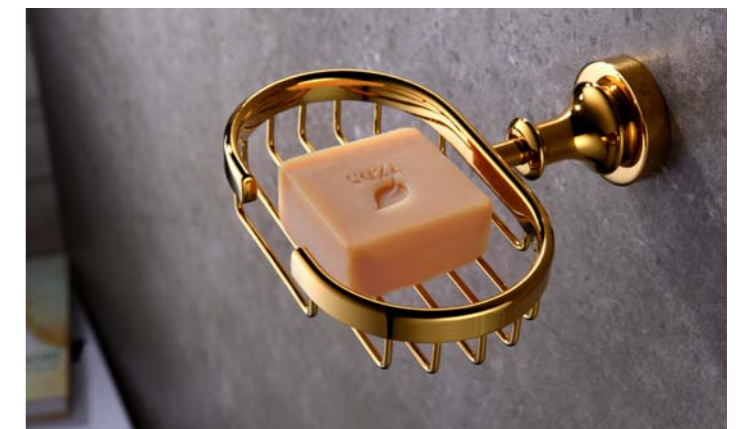

OS 8210AC
Name: Single Towel Bar / 单杆
Dimension: L633*W67.5*H48
Material: Full Brass
Regular color:

OS 8220AC
Name: Double Towel Bar / 双杆
Dimension: L633*W109.5*H48
Material: Full Brass
Regular color:

OS 8230AC
Name: Towel Rack / 浴巾架
Dimension: L633*W204.5*H128
Material: Full Brass
Regular color:

OS 8280AC
Name: Glass Shelf / 单层玻璃架
Dimension: L500*W144*H81
Material: Full Brass
Regular color:

OS 8290AC
Name: Toilet Brush Holder / 马桶刷
Dimension: L115*W151*H352
Material: Brass + Stainless Steel + Glass
Regular color: