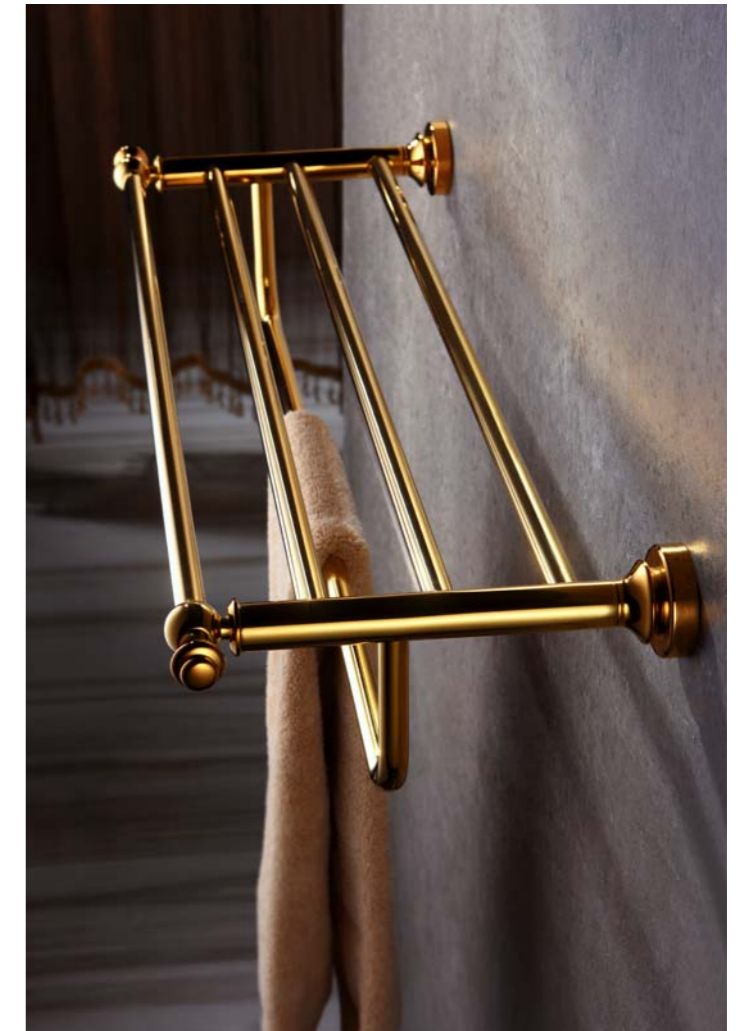

EUROPEAN FASHION

European fashion is an everlasting theme and the combination of classic and fashion deducts life elegance and beauty of city fashion.