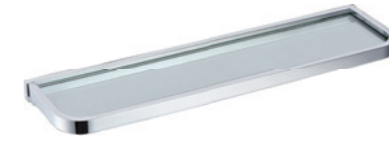

OS 3280CP
Name: Glass Shelf / 单层玻璃架
Dimension: L524*W138*H30
Material: Brass + Glass
Regular color: ■ ■