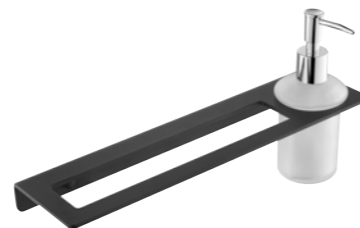

OS 3840BA

Name: Soap Dispenser+Towel Ring
/ 皂液器 + 毛巾环
Dimension: L330*W92*H166
Material: Stainless Steel 304 + Glass
Regular color: ■ ■ ■

OS 1300CP SERIES

OS 1301CP

Name: Robe Hook / 衣钩
Dimension: L27*W40*H55
Material: Stainless Steel 304
Regular color: ■ ■ ■

OS 1340CP

Name: Towel Ring / 毛巾环
Dimension: L265*W65*H27
Material: Stainless Steel 304
Regular color: ■ ■ ■

OS 1350CP

Name: Paper Holder / 纸巾架
Dimension: L181*W70*H38
Material: Stainless Steel 304
Regular color: ■ ■ ■

OS 1360CP

Name: Soap Dish Holder / 皂碟架
Dimension: L190*W93*H27
Material: Stainless Steel 304
Regular color: ■ ■ ■